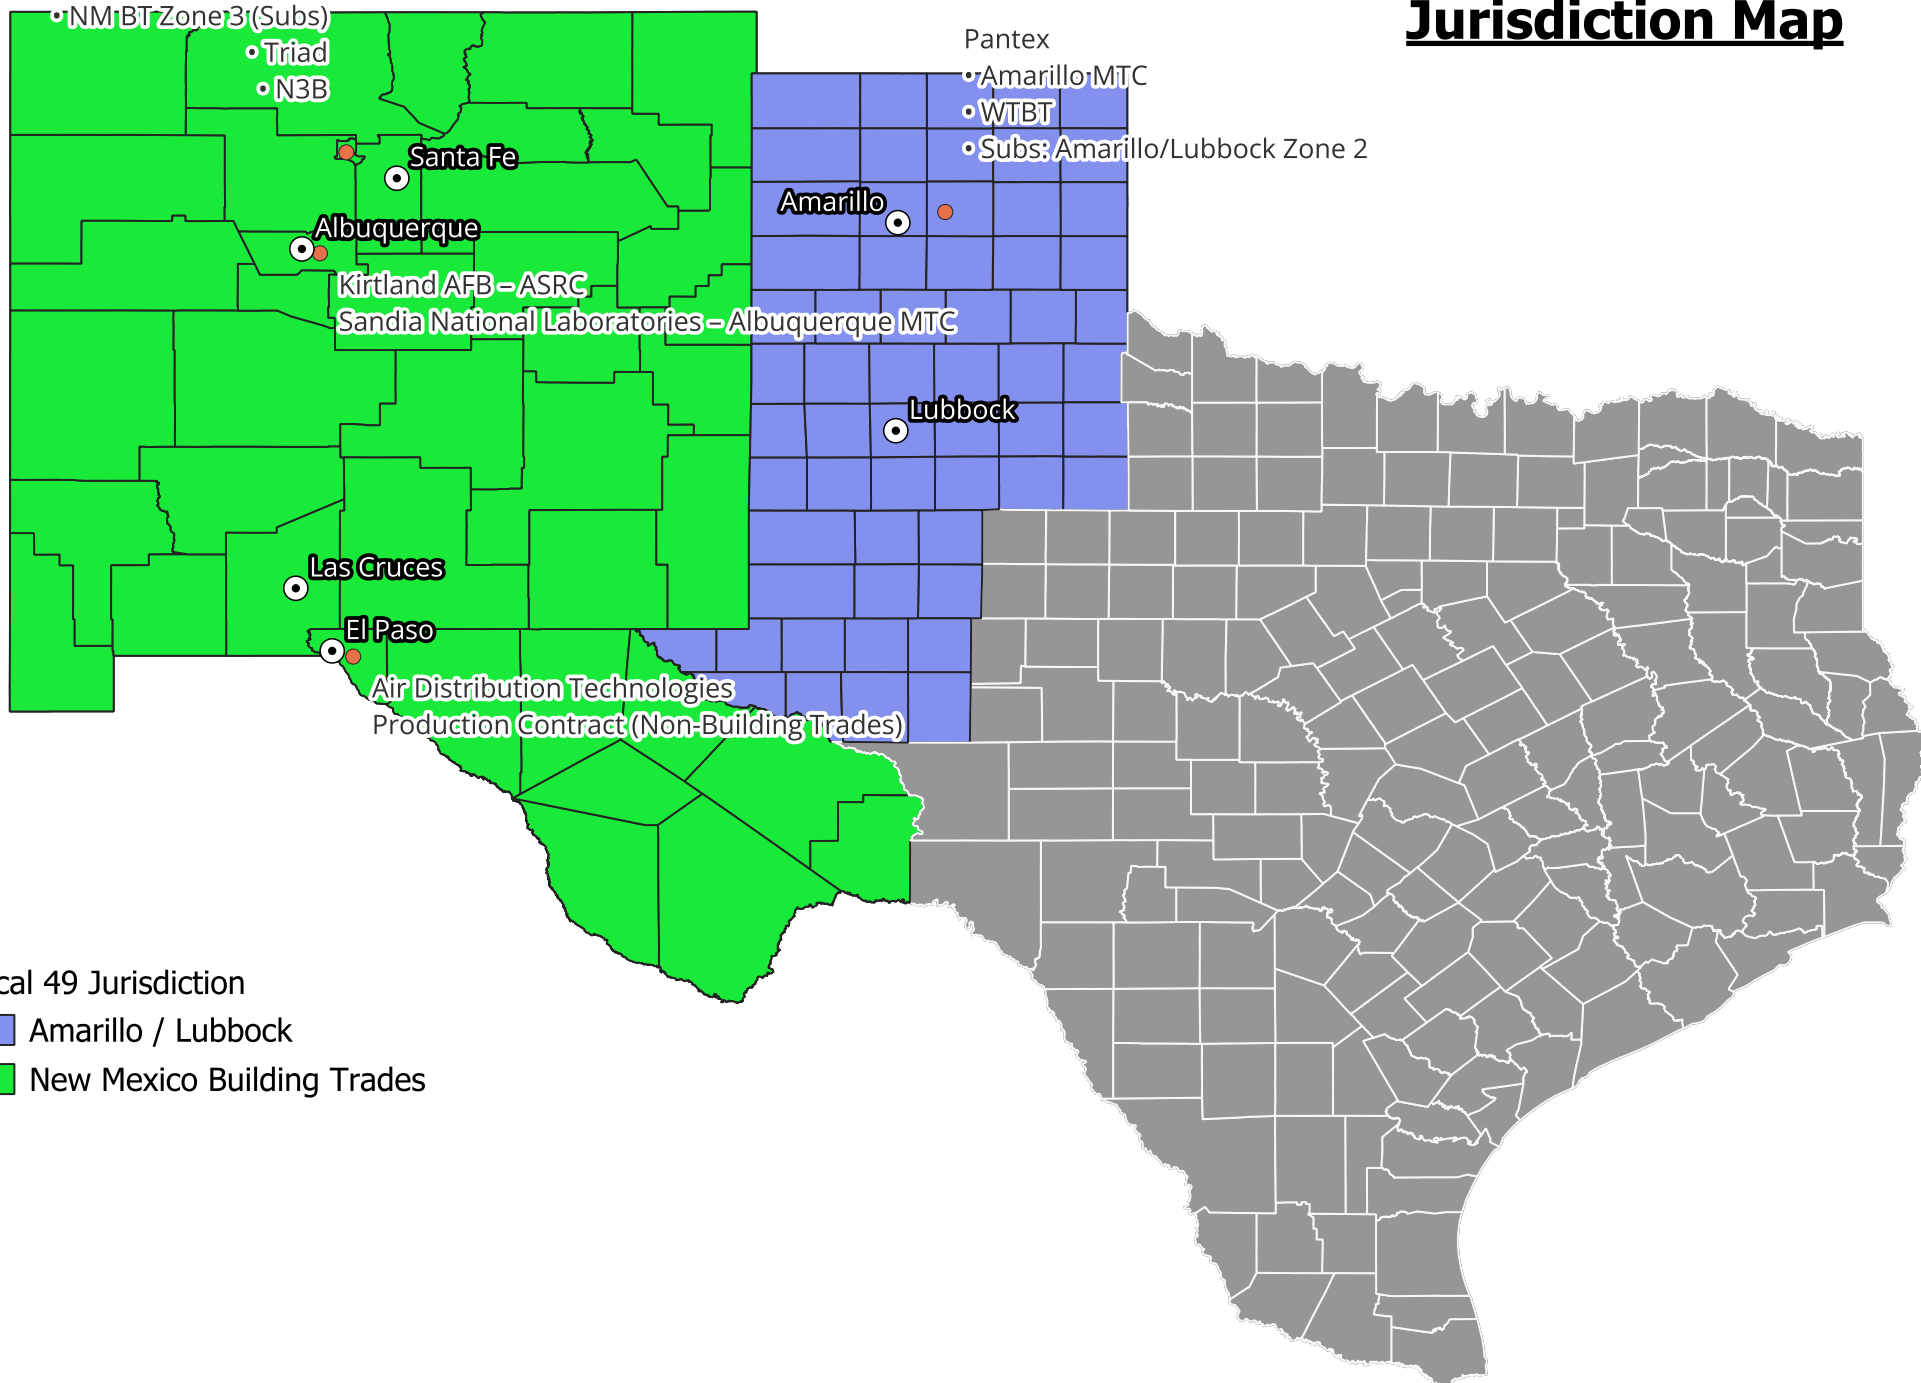

# SMART Local 49 Contract Jurisdiction Map

Los Alamos National Laboratory

Local 49 Jurisdiction

 Amarillo / Lubbock

 New Mexico Building Trades